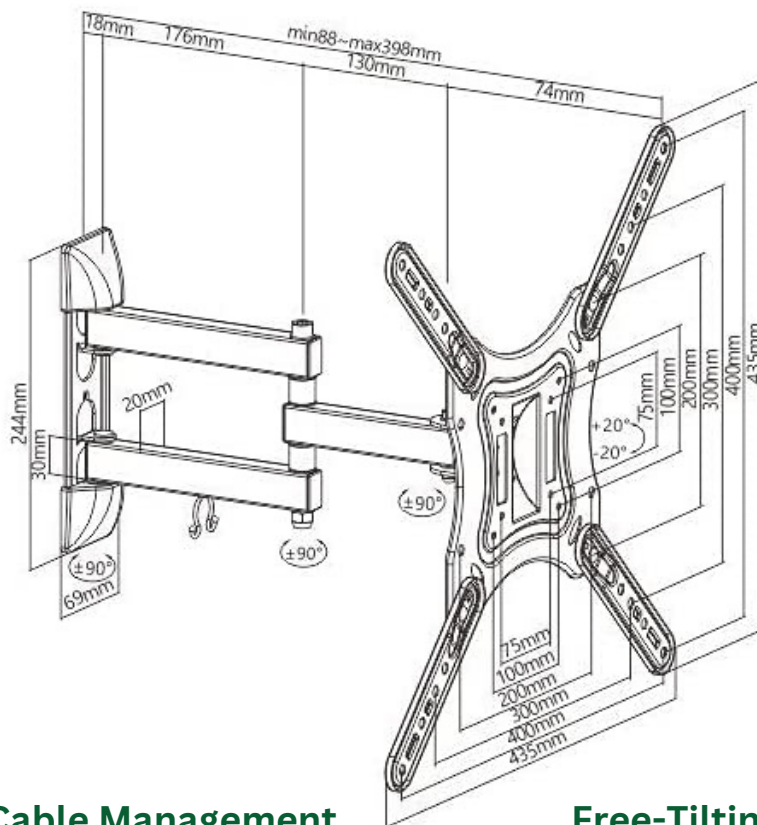

HAM-502

LOW COST FULL-MOTION TV WALL MOUNT

Fit Screen Size
23"-55"

Weight Capacity
30kg

VESA Compatible
75x75,100x100,200x100,200x200,400x200,
300x300,400x400

Swivel Range
+90°~-90°

Tilt Range
+20°~-20°

Cable Management

Free-Tilting Design