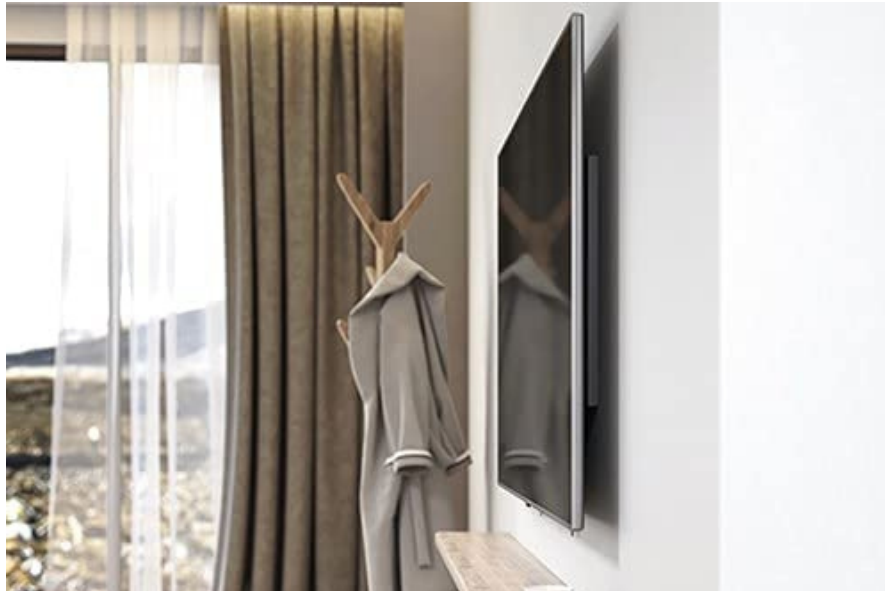

HAM-2026

X-LARGE HEAVY-DUTY FIXED TV WALL MOUNT

Fit Screen Size
60"-100"

Weight Capacity
100kg

Strength Tested
4 Times Approved

Profile
32mm

VESA Compatible
200x200,400x200,300x300,400x400,600x400,800x400,800x600,900x600

Lateral Shift Brackets

Open Architecture

Automatic Spring Locks with Quick Release Cords allow you to remove TV from the mount easily and quickly

Automatic Spring Locks