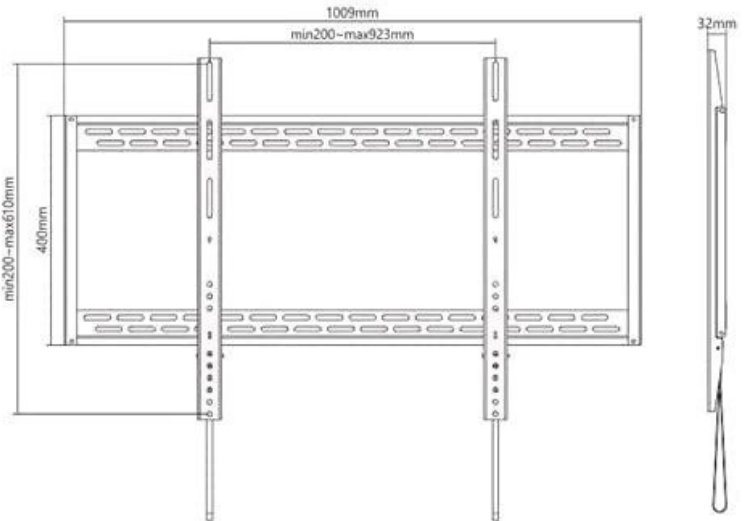

HAM-2026

X-LARGE HEAVY-DUTY FIXED TV WALL MOUNT

Fit Screen Size
60"-100"

Weight Capacity
100kg

Strength Tested
4 Times Approved

Profile
32mm

VESA Compatible
200x200,400x200,300x300,400x400,600x400,800x400,800x600,900x600

Lateral Shift Brackets

Open Architecture

Automatic Spring Locks with Quick Release Cords allow you to remove TV from the mount easily and quickly

Automatic Spring Locks