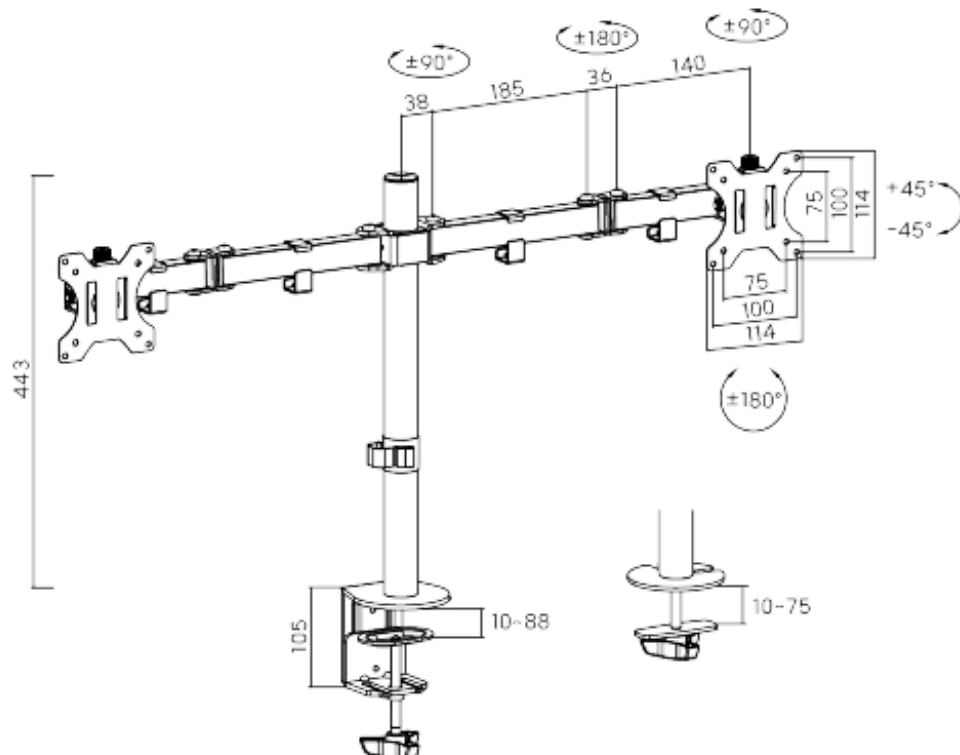

HAM-117

DUAL MONITOR ECONOMY ARTICULATING STAND

Fit Screen Size
13"-32"

Weight Capacity
8KG

VESA Compatible
75x75,100x100

Tilt Range
+45°~-45°

Swivel Range
+90°~-90°

Dimensions (mm)

Cable Management

360° Rotary VESA Plate

Detachable VESA Plate Design