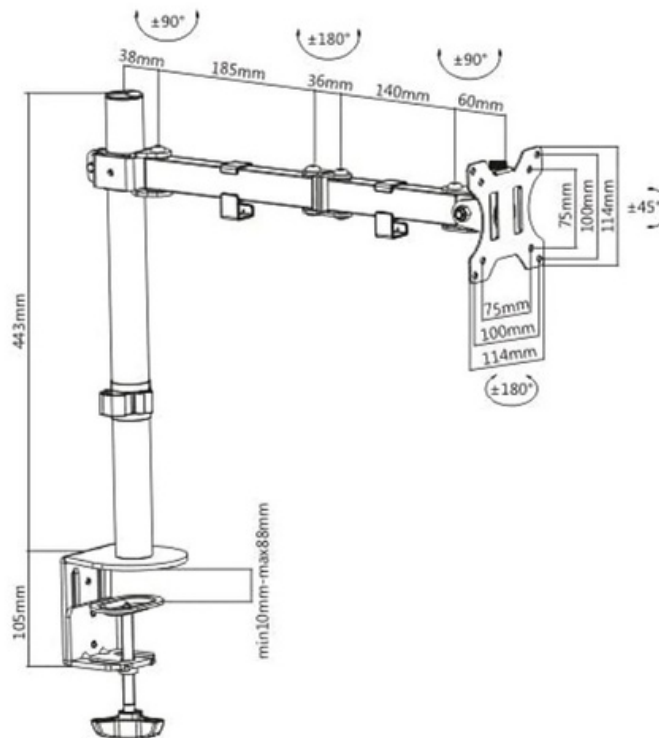

# HAM-110

SINGLE MONITOR ECONOMY ARTICULATING STAND

**Fit Screen Size**  
13"-32"

**Weight Capacity**  
8kg

**Swivel Range**  
+90°~-90°

**Tilt Range**  
+45°~-45°

**VESA Compatible**  
75x75,100x100

**Cable Management**

**Freely Adjusting Height**

**360° Rotary VESA Plate**