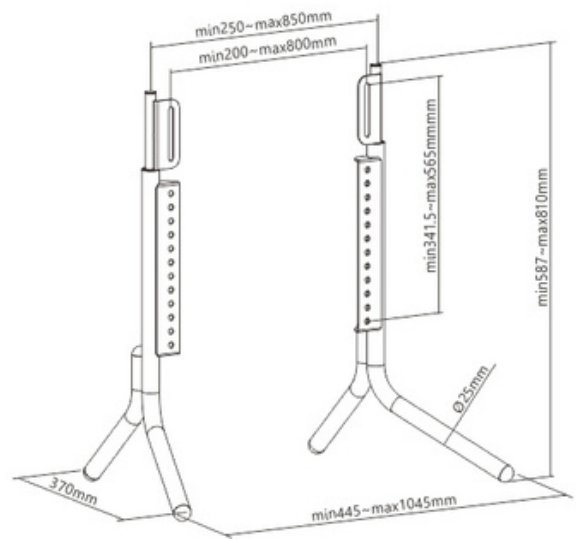

# HAM-003

MINIMALIST DESIGN TABLETOP Y-SHAPE TV STAND  
WITH PLASTIC END CAP

**Fit Screen Size**  
37"-70"

**Weight Capacity**  
40KG

**VESA Compatible**  
200x200,300x200,400x200,300x300,400x300,400x400,600x400,800x400

**Dimensions**  
1045x370x810mm

**Cable Management**

**Solid Steel Y-Shape Construction**

Plastic End Cap

**Non-Slip Plastic End Caps**