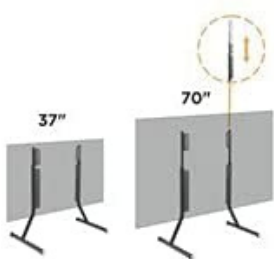

# HAM-003

MINIMALIST DESIGN TABLETOP Y-SHAPE TV STAND  
WITH PLASTIC END CAP

**Fit Screen Size**  
37"-70"

**Weight Capacity**  
40KG

**VESA Compatible**  
200x200,300x200,400x200,300x300,400x300,400x400,600x400,800x400

**Dimensions**  
1045x370x810mm

**Cable Management**

**Solid Steel Y-Shape Construction**

Plastic End Cap

**Non-Slip Plastic End Caps**