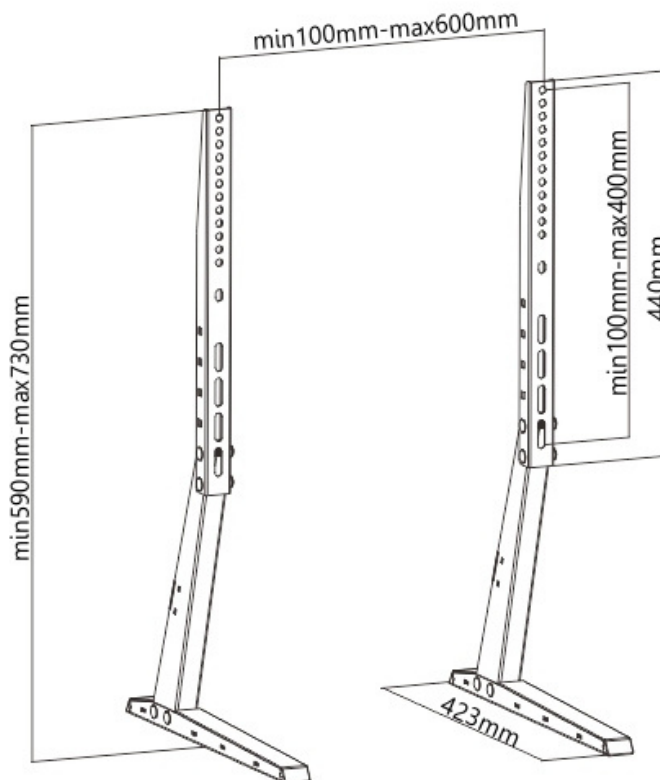

# HAM-002

MINIMALIST DESIGN TABLETOP TV STAND

**Fit Screen Size**  
37"-70"

**Weight Capacity**  
35kg

**VESA Compatible**  
200x200,300x200,400x200,300x300,400x300,400x400,600x400

**Dimensions**  
423x443x728mm

**Cable Management**

**Solid Steel Feet**