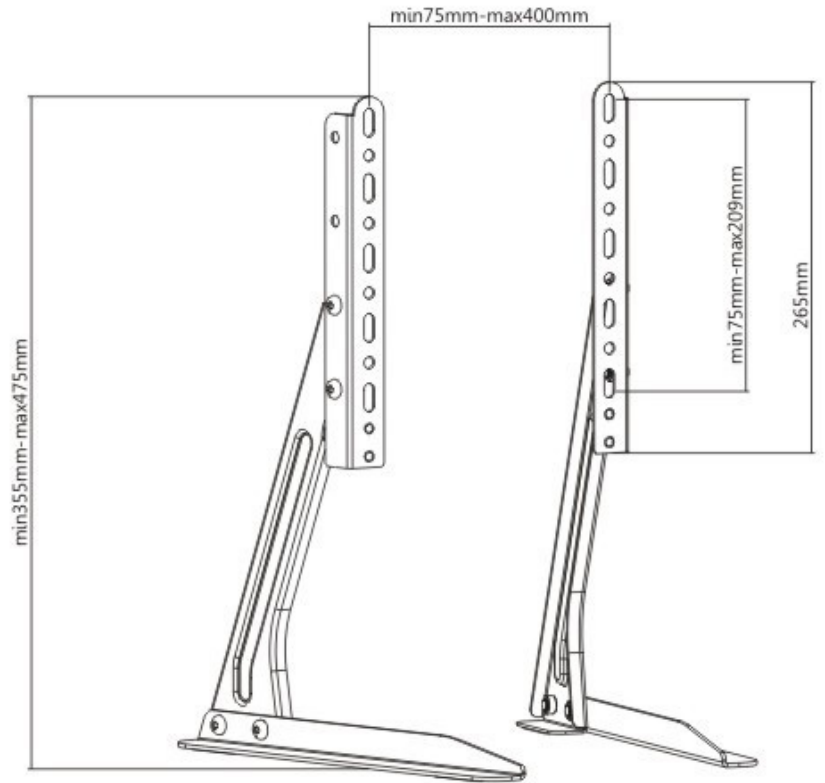

HAM-001

HEAVY-DUTY MINIMALIST DESIGN TABLETOP TV STAND

Fit Screen Size
23"-70"

Weight Capacity
50KG

TV Height Range
120mm

VESA Compatible
75x75,100x100,100x150,150x100,100x200,
200x100,150x150,200x200,300x200,400
x200,300x300,400x300,400x400,600x400,
800x400

Dimensions
350x944x767mm

Detachable Parts
for easy assembly
and packing

Soft EVA Foam Pads

Easy Assembly

Vertical Height Adjustment

Soft EVA Foam Pads