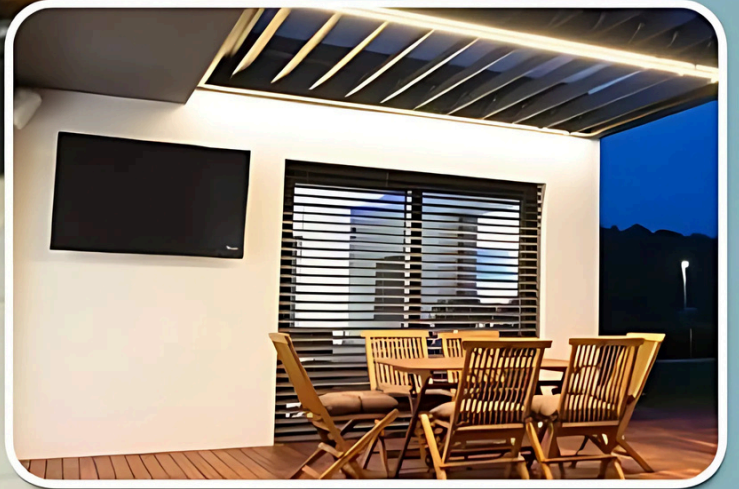

TV Protector Cover

HMD-711

Size: 46"-48"

HMD-712

Size: 50"

HMD-713

Size: 50"-52"

TV Protector Cover