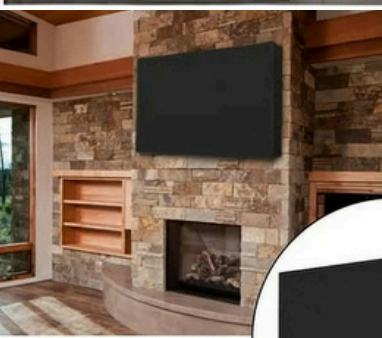

TV Protector Cover

HMD-711

Size: 46"-48"

HMD-712

Size: 50"

HMD-713

Size: 50"-52"

TV Protector Cover