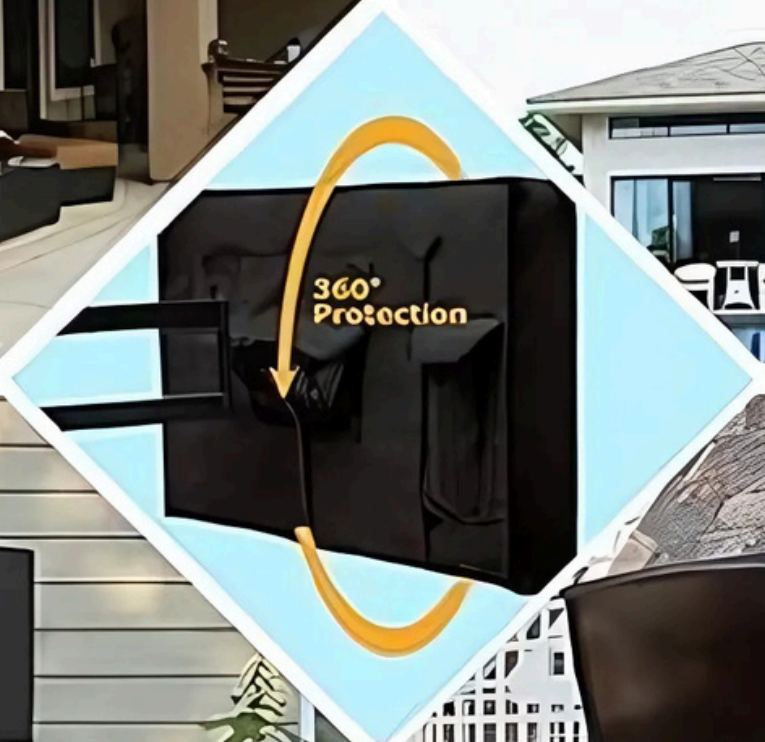

TV Protector Cover

HMD-711

Size: 46"-48"

HMD-712

Size: 50"

HMD-713

Size: 50"-52"

TV Protector Cover

HMD-714

Size: 55"-58"

HMD-715

Fits on Most TV Wall Mounts

Size: 40"

HMD-716

Fits on Most TV Wall Mounts

Size: 50"