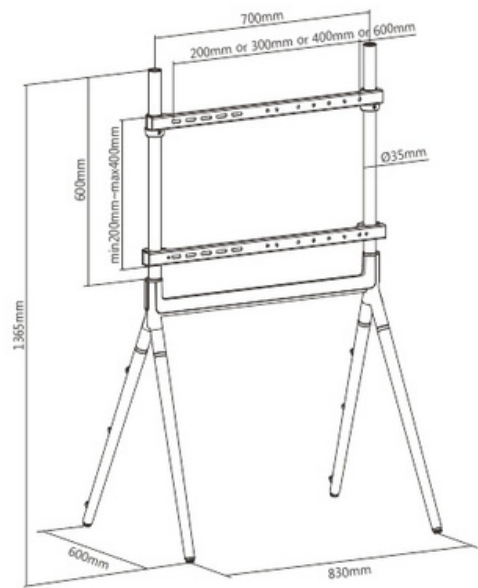

HMD-734

FOUR-LEGGED STYLISH EASEL STUDIO TV FLOOR STANDS (METAL & WOOD)

Fit Screen Size
49"-70"

Weight Capacity
40kg

Dimensions
830x600x1365mm
(32.7"x23.6"x53.7")

Max. Mounting Hole
600x400