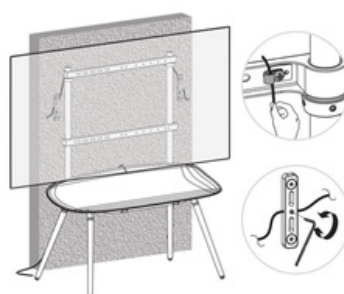

# HAM-731

EASEL STUDIO TV FLOOR STAND WITH FELT SHELVING

**Fit Screen Size**  
55"-70"

**Weight Capacity**  
40 kg (88lbs)

**Max. Mounting Hole**  
600x400

**VESA Compatible**  
200x200, 300x200, 400x200, 300x300, 400x300, 400x400, 600x400

**Cable Management**

**Anti-Tip TV Safety Strap**  
prevents TV tip-over and ensures the children's safety

**Safety Kits Included**

**Felt Shelf**  
provides ample space for remote controls, notebooks and more