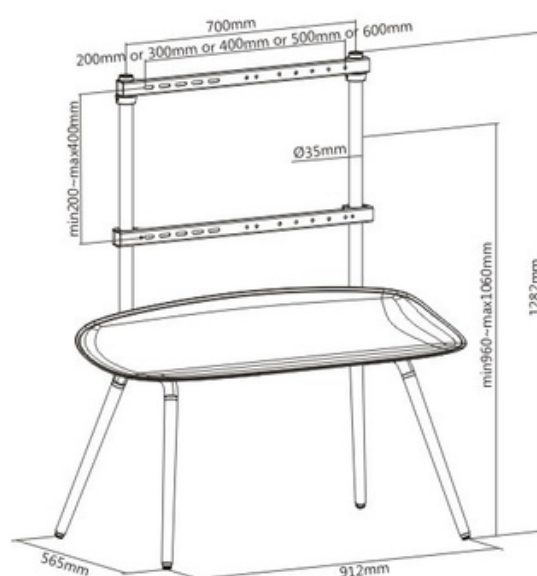

# HAM-731

EASEL STUDIO TV FLOOR STAND WITH FELT SHELVING

**Fit Screen Size**  
55"-70"

**Weight Capacity**  
40 kg (88lbs)

**Max. Mounting Hole**  
600x400

**VESA Compatible**  
200x200, 300x200, 400x200, 300x300, 400x300, 400x400, 600x400

**Cable Management**

**Anti-Tip TV Safety Strap**  
prevents TV tip-over and ensures the children's safety

**Safety Kits Included**

**Felt Shelf**  
provides ample space for remote controls, notebooks and more