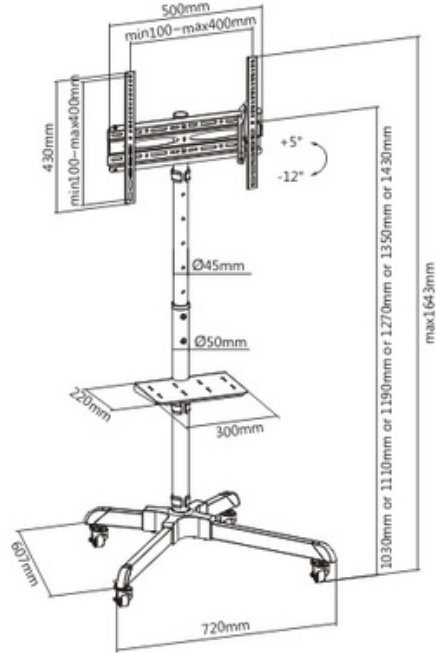

HAM-2025

LOW COST HEIGHT-ADJUSTABLE STEEL TV CART

Fit Screen Size
32"-55"

Weight Capacity
35 kg

VESA Compatible
100x100,200x100,200x200,300x200,400x
200,300x300,400x300,400x400

Max. VESA
900X600mm

Tilt Range
+5°~-12°