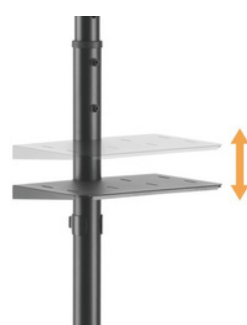

Free-Tilting Design