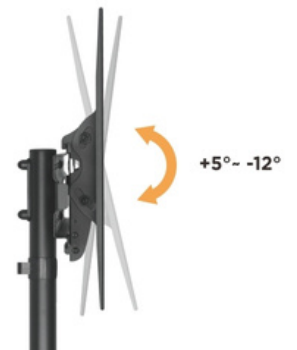

Free-Tilting Design